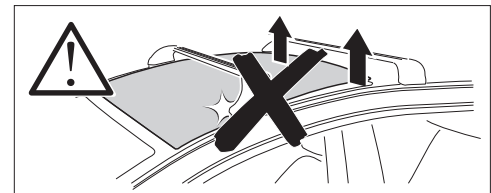

1

Kit 186103
 MG HS, 5-dr SUV, 18-
 MG EHS, 5-dr SUV, 18-

ISO 11154-E

This kit is only for vehicles with flush railing.

1 KIT
 Safety

O41 x4 O82 x4 O35 x4 Spare Part 54201 x4

Max: 75 kg / 165 lbs

Max 130 km/h / 80 Mph

2 FOOT PACK
 > Instructions

x4 x2 4 Nm x4 x1

80 km/h / 50 Mph

1 KIT + **2 FOOT PACK**

1 Evo Edge

2

3

4